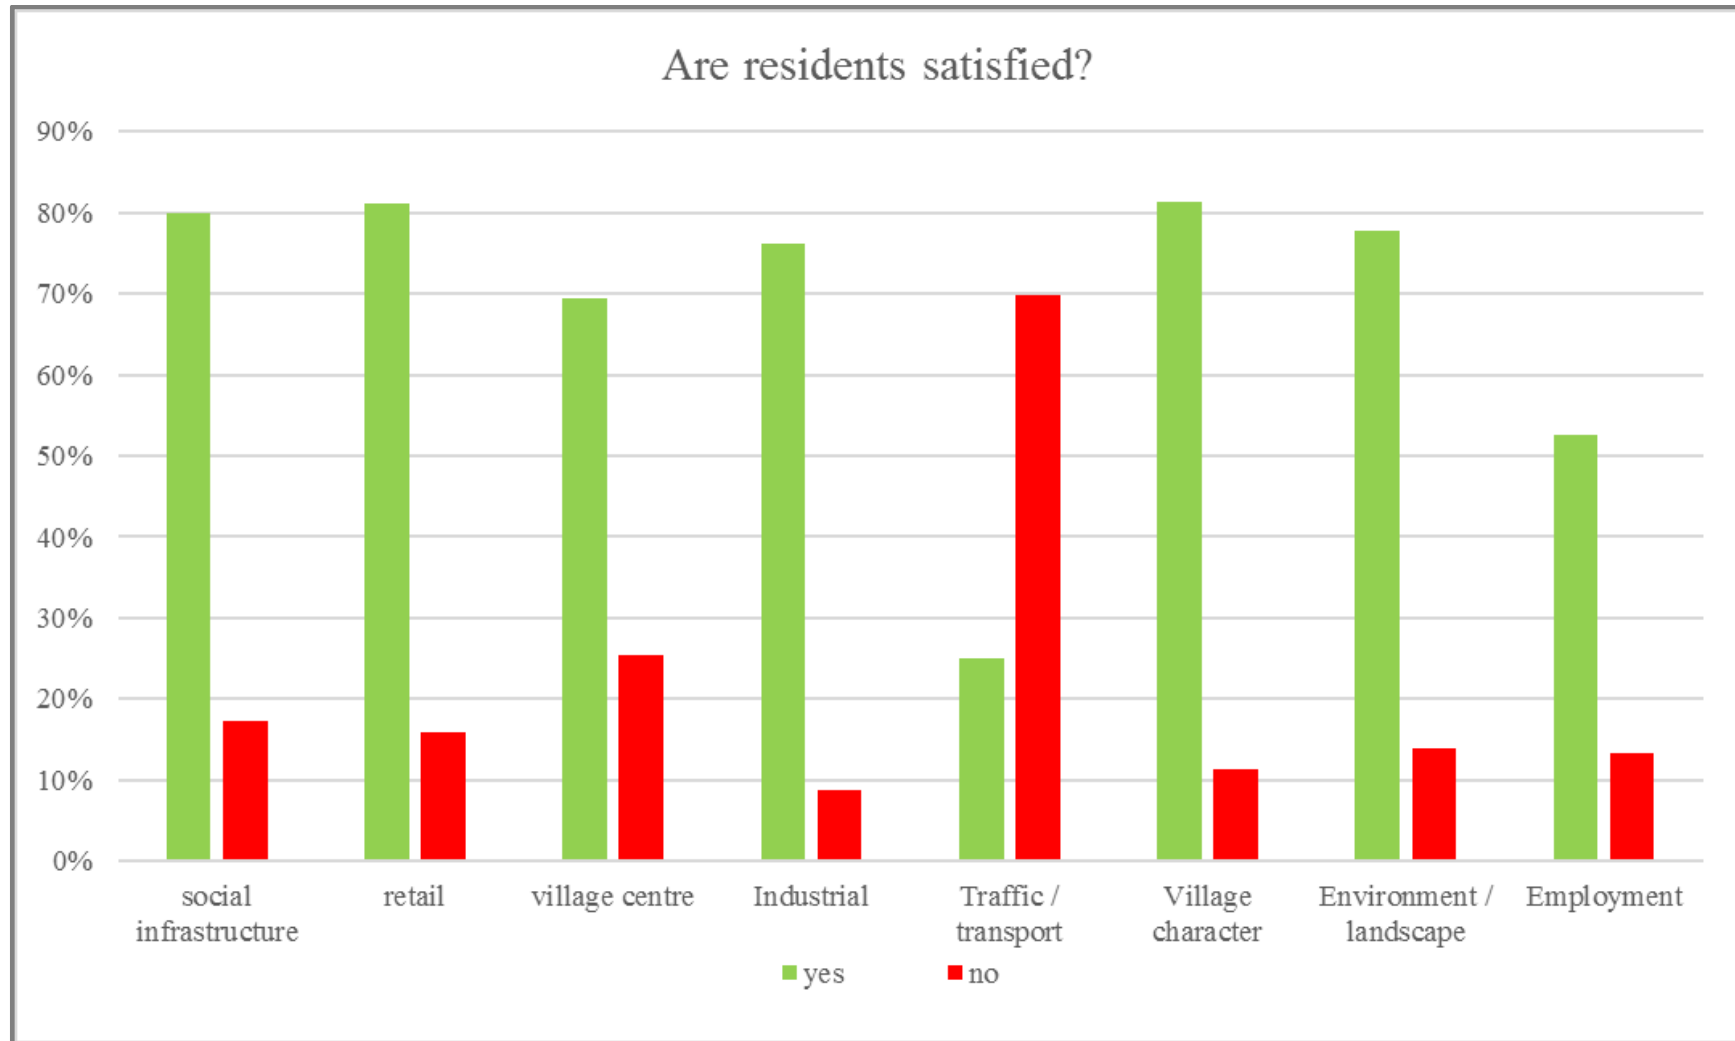

Wheatley Neighbourhood Plan Housing Needs Survey: Village Opinions

Residents of Wheatley and Holton were asked about their views on the potential development of the Oxford Brookes University campus for housing: