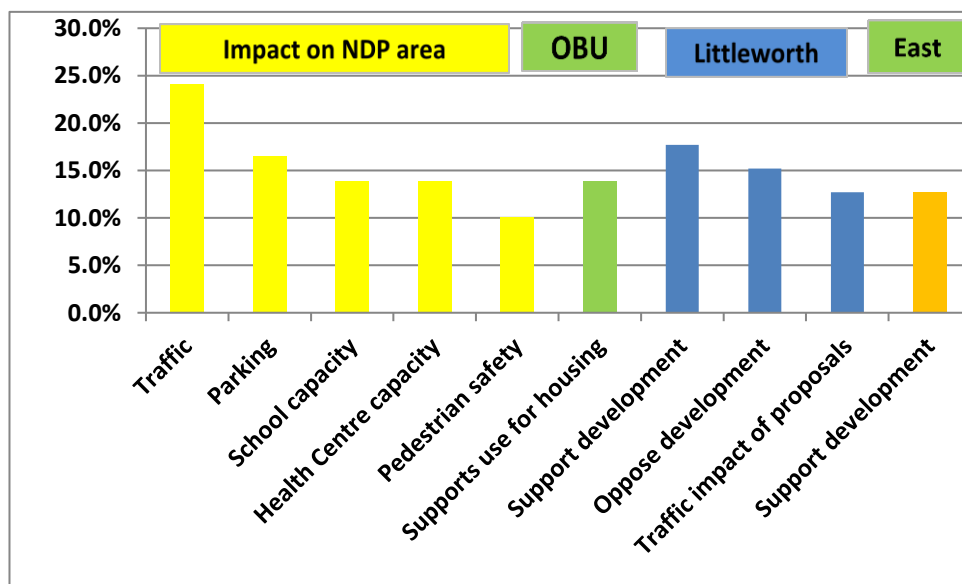

Public Consultation: written responses from residents.

Of the 79 written responses:

In addition to supporting or opposing the draft NDP the following shows the percentage of respondents who expressed particular views concerning elements of the NDP. (Note that this shows only those elements where more than 10% of the respondents commented.)

'East' refers to currently Green Belt sites at the East of Wheatley (WH 15, 16, 17 & 21)