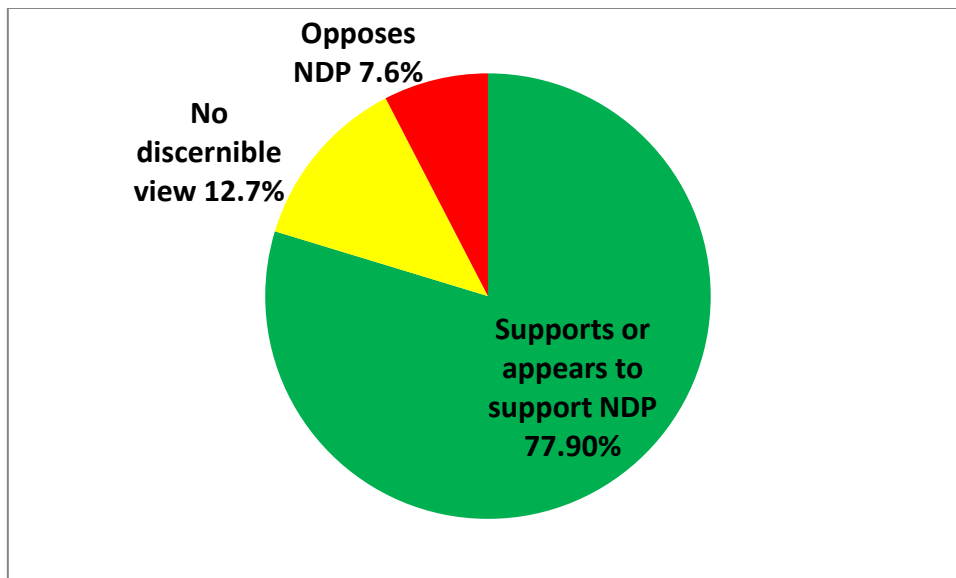

Public Consultation: written responses from residents.

Of the 79 written responses:

In addition to supporting or opposing the draft NDP the following shows the percentage of respondents who expressed particular views concerning elements of the NDP. (Note that this shows only those elements where more than 10% of the respondents commented.)

'East' refers to currently Green Belt sites at the East of Wheatley (WH 15, 16, 17 & 21)